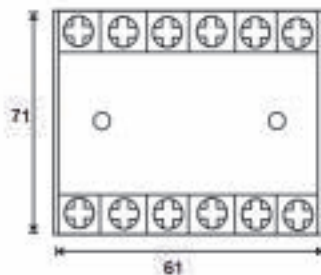

## Power Pack ( AC/DC Converter)

Model No. ---PE-10124

|                           |                                    |
|---------------------------|------------------------------------|
| Input Voltage             | : 220-240 VAC                      |
| Output Voltage            | : 24 VDC                           |
| Current                   | : 5 Amp current carrying capacity. |
| Power to Proximity Switch | : 24 V                             |
| Enclosure                 | : Plastic                          |
| Approvals                 | : CE Approved                      |